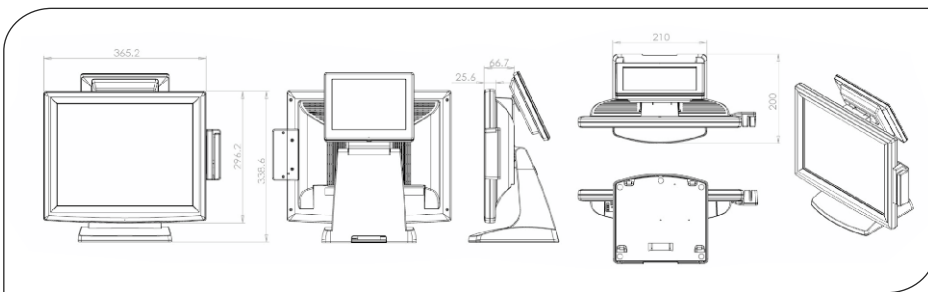

POS-335
SlimPOS

Partnering for customer delight!

Technical Specifications

Model	POS-335 slimPOS
CPU	Intel® 2550 CedarView DUAL CORE processor 1.86GHz fanless
Core Logic	Intel® 945 GSE + ICH7M
System memory	1 x DDR3 SO-DIMM 2 GB (Expandable upto 4 GB)
LCD panel size	15"
Brightness	250nits (typ)
Optional resolution	1024 * 768
Touch technology	6 wire resistive
Storage	2.5" SATA HDD 250 GB or higher
USB	4
Parallel port	1
Serial / COM	4 * RJ-45(COM 1-normal / COM 2/3/4 with 5V / 12V powered)
LAN(10 / 100 / 1000)	1
VGA	1 * DB15F
Cash drawer	1 (support 12V / 24V)
DC jack	1 * DC 19V, 1 * DC 5V
Power button	1
Power adaptor	External 65W 19V 3.4A
Mounting	VESA 75 * 75mm
Weight	5.2kg
Physical dimension	(W) 365.2 * (H) 338.6 * (D) 200mm
Warranty	1 year
MSR (USB)	3 track (optional)
2nd Display (serial)	20 x 2 VFD (optional)

- Screen tilting angle upto 90° vertically

- 6 wire resistive touch

Dimensions

- Optional accessories Wall mounting

Essae-Teraoka Ltd.

✉ 410, 100ft Road, 4th Block,
Koramangala, Bengaluru-560 034

☎ +91 80 3021 3000