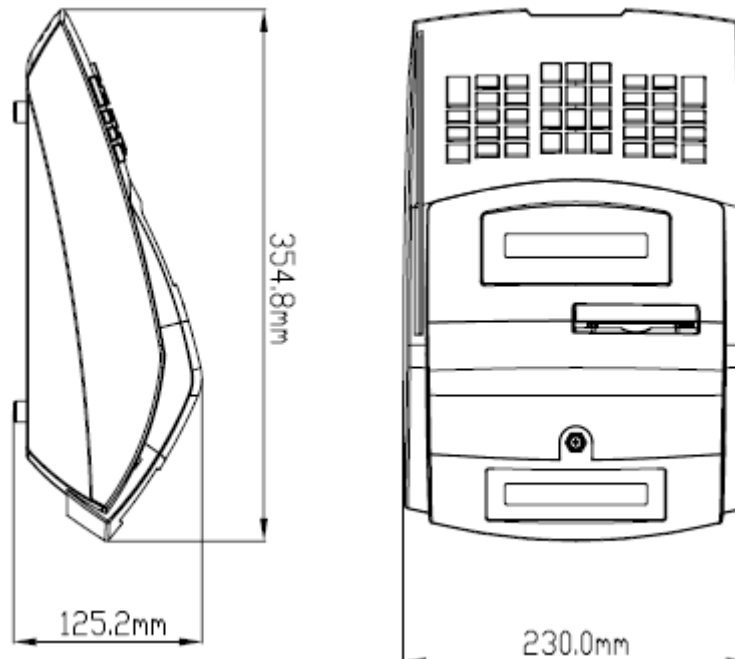

BRADMA ECR BIZ PLUS

BASIC FEATURES:

General Descriptions:

Department 99
PLU 12000
Clerk 255
Hot keys 12*2 (24 hot keys)
Display
 Customer display 6 Characters and 8 digits LCD display
 Operator display 16 Characters*4 lines LCD display
Printer Thermal Printer
Paper Width 57mm **(2" INCH)**

Technical Specifications:

- AC input: 100-240V 0.8A
 DC output: 7.0V 2.0A **(INBUILT BATTERY)**
- Working temperature: 0°~40°
- Working humidity: 5%~85% R.H.
- Weight: 2.6kg
- Keyboard: 40 stroke keys
- Printing speed: 65mm/s~70mm/s

Dimension:

Power Switch and Interface

Report Table:

Daily report
Tax term report
PLU report
Department report
Time report
Stock report
Promoter report
Table report (restaurant version)
Nopay table (restaurant version)
Cancel/void report (restaurant version)
Return report
Clerk daily report
Daily term report
PLU term report
Layby report (retail version)